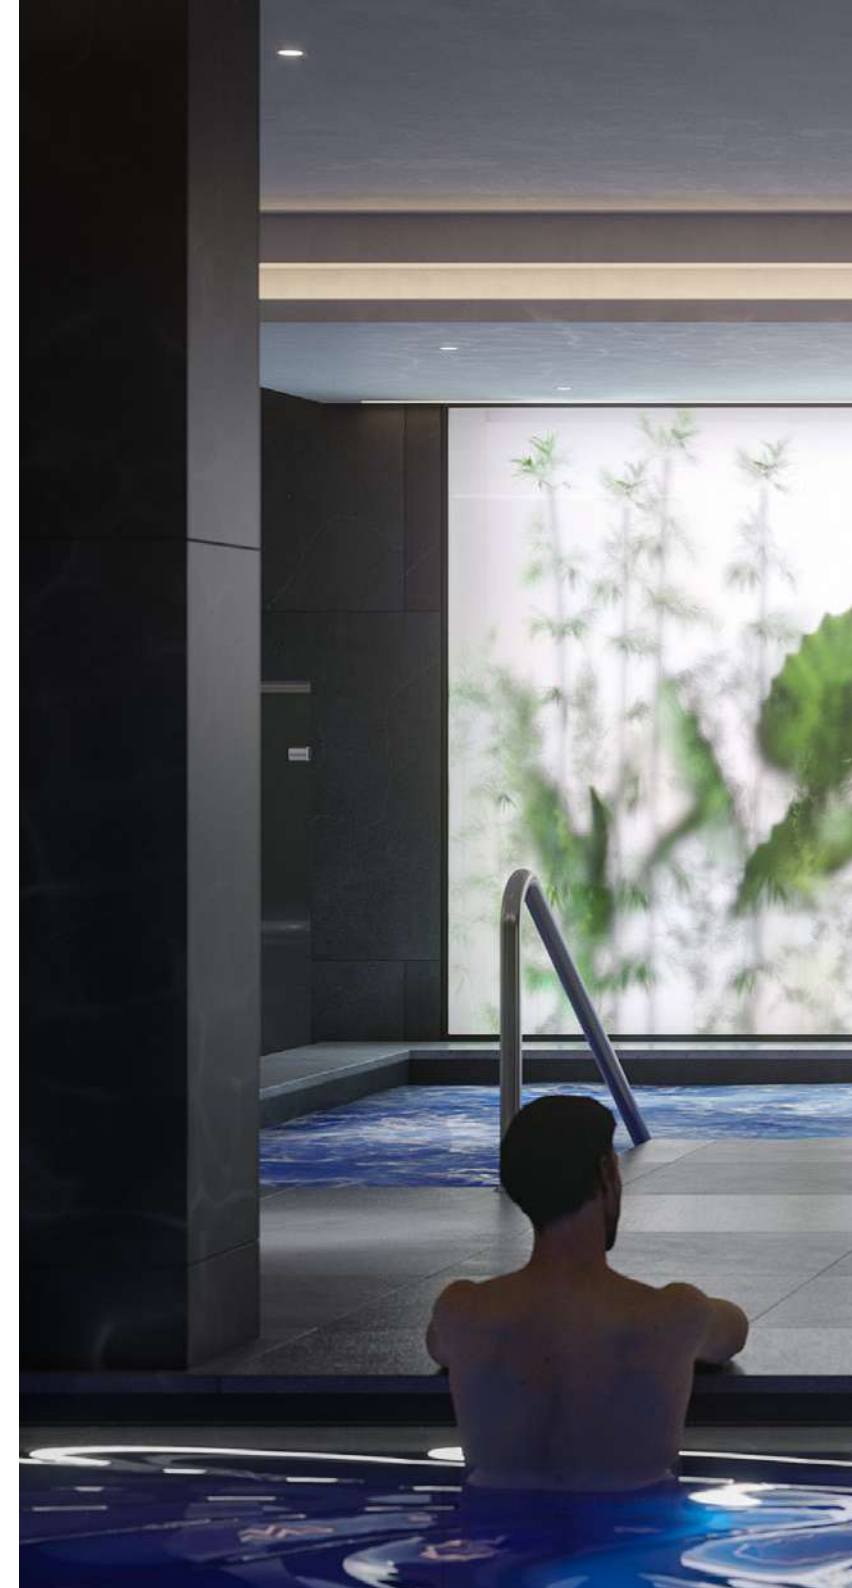

5

6

2

3

1

JADE
2023

At Jade Tower, you will truly discover the life you deserve.

A selection of modern and smartly designed apartments of 1, 2 and 3 bedrooms, beautifully integrated within the surroundings. The properties stand out for their ample and open spaces, taking full advantage of the natural light. The concept is extended to the outdoor areas, with the large terraces to fully enjoy the Mediterranean climate and lifestyle.

Sauna, Turkish bath, Jacuzzi, whirlpool bath, relaxation zone and heated pool.

Jade Tower wants to bring back the original concept of thermal springs and the restful feeling that water provides through treatments such as: contrast showers (a Roman style hot-cold water therapy), water bubbling, jacuzzi colour therapy and steam baths.

As part of the Jade Tower community, using these services on a daily basis is a luxury you can now afford.

FACILITIES

A modern resort focuses on facilities to foment the community feeling and make our daily life easier. You can operate your business from the Co-Working Space, entertain guests and family at the Gastro Bar, or enjoy a movie at the Cinema room.

Jade Tower provides all you might need to be able to enjoy your new home.

CO-WORKING

The large windows truly bring the outdoor to the indoor, as they fill the space with natural daylight and offer views of a cosy garden. Internet connection, work desks, meeting rooms, coffee and tea machines.